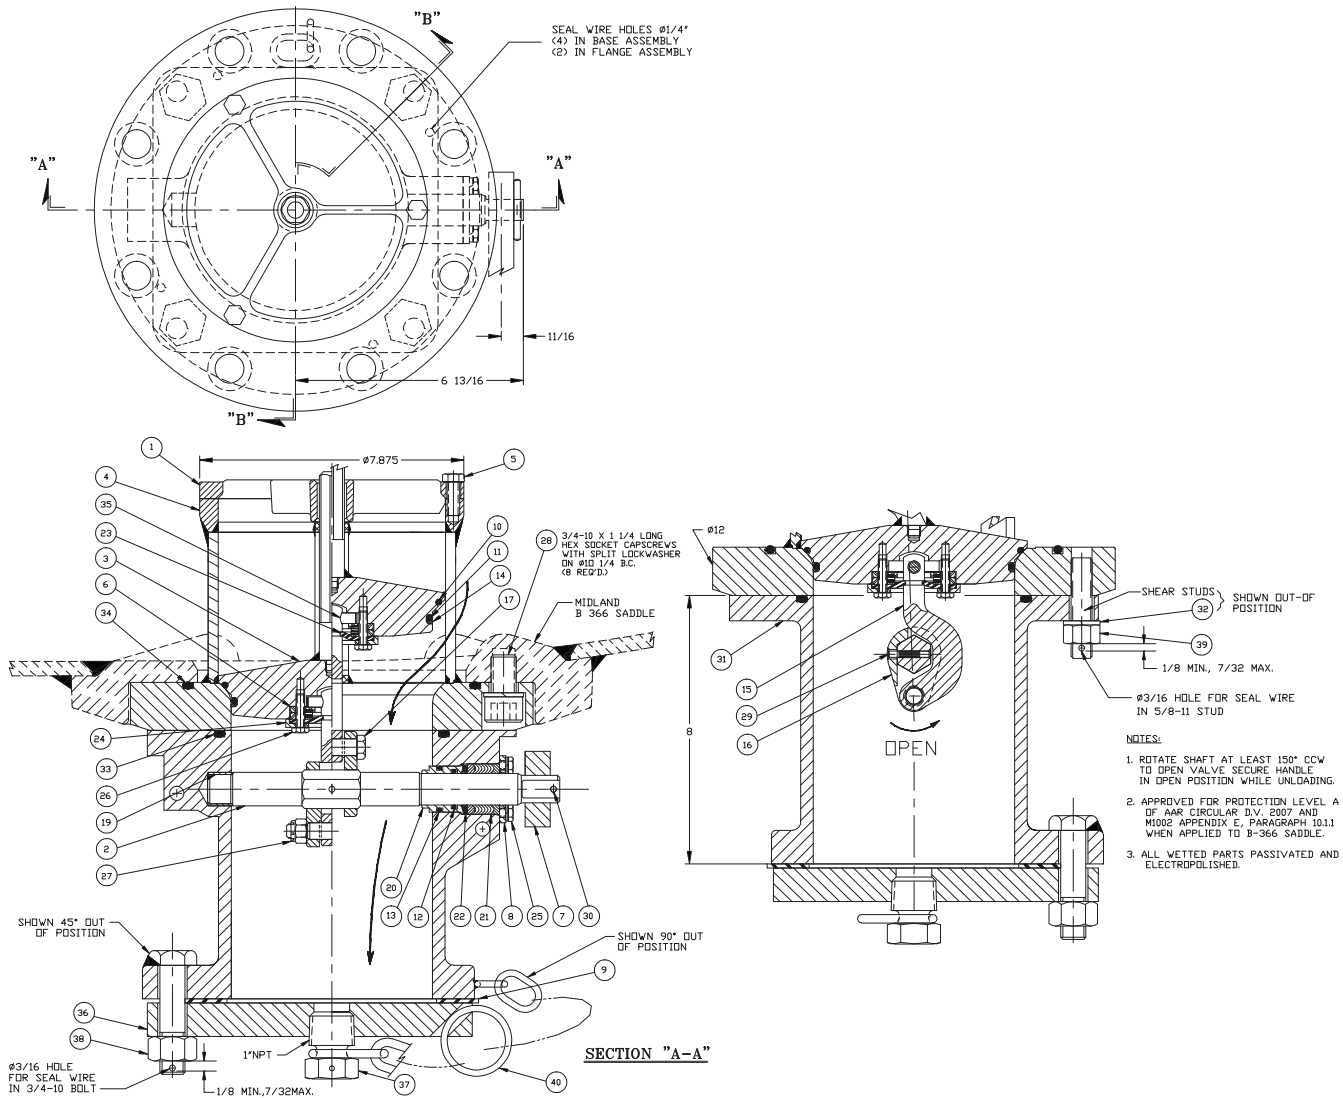

Model A-565

6" Bottom Outlet Plug Valve

Model A-565

6" Bottom Outlet Plug Valve

Item	Qty	Part Name	A-565-SS (TYPE 304 SS)		A-565-MO (TYPE 318 SS)	
			Material	Part No.	Material	Part No.
1	1	Top Guide	Stainless Steel	565-1-SS	Stainless Steel	565-1-MO
2	1	Shaft	Stainless Steel	565-2-SS	Stainless Steel	565-2-SS
3	1	Gasket Retainer	Stainless Steel	560-3-SS	Stainless Steel	560-3-MO
4	1	Body	Stainless Steel	565-4-SS	Stainless Steel	565-4-MO
5	3	Top Guide Bolt	Stainless Steel	565-5-SS	Stainless Steel	565-5-MO
6	1	Retainer Cover Assembly	Stainless Steel	565-6-SS	Stainless Steel	565-6-SS
7	1	Handle	Steel	549-75-CS*	Steel	549-75-CS*
8	1	Packing Flange	Steel, Plated	549-8-CS	Steel, Plated	549-8-CS
9	1	Flange Gasket	White Buna N FG*	70-3-WBNFG	White Buna N FG*	70-3-WBNFG
10	1	Seat "O" Ring	Teflon	560-10-TF	Teflon	560-10-TF
11	1	Bore "O" Ring	Teflon	560-11-TF	Teflon	560-11-TF
12	1	Shaft "O" Ring	Buna N FG*	545-12-BNFG	Buna N FG*	545-12-BNFG
13	1	Bushing "O" Ring	Buna N FG*	545-13-BNFG	Buna N FG*	545-13-BNFG
14	1	Wiper Ring	Teflon	560-14-TF	Teflon	560-14-TF
15	1	Cam Lever	Stainless Steel	566-15-SS	Stainless Steel	566-15-SS
16	1	Cam	Stainless Steel	560-16-SS	Stainless Steel	560-16-SS
17	1	Cam Bolt	Stainless Steel	560-17-N60	Stainless Steel	560-17-N60
18	1	Nameplate	Stainless Steel	565-18-SS	Stainless Steel	565-18-SS
19	1	Shaft Bushing	Stainless Steel	545-19-N60	Stainless Steel	545-19-N60
20	1	Packing Bushing	Stainless Steel	560-20-N60	Stainless Steel	560-20-N60
21	1	Packing Set	Teflon	549-21-TF	Teflon	549-21-TF
22	1	Packing Spring	Stainless Steel	549-22-SS	Stainless Steel	549-22-SS
23	1	Lever Seal	White Buna N FG*	560-23-WBNFG	White Buna N FG*	560-23-WBNFG
24	1	Lever Seal Retainer	Stainless Steel	565-24-SS	Stainless Steel	565-24-MO
25	4	Packing Bolt, Lock Washer	Stainless Steel	545-25-MO	Stainless Steel	545-25-MO
26	4	Retainer Bolt	Stainless Steel	560-26-MO	Stainless Steel	560-26-MO
27	1	Cam Bolt Nut	Stainless Steel	560-27-SS	Stainless Steel	560-27-SS
28	8	Body Bolt	Steel, Plated	363-22-AS	Steel, Plated	363-22-AS
	8	Body Lock Washer	Steel, Plated	363-21-AS	Steel, Plated	363-21-AS
29	1	Cam Pin	Stainless Steel	560-29-SS	Stainless Steel	560-29-MO
30	1	Handle Pin	Stainless Steel	545-30-SS	Stainless Steel	545-30-SS
31	1	Base Assembly	Stainless Steel	566-3120-SS	Stainless Steel	566-3120-MO
32	4	Lock Washer	Stainless Steel	566-322-SS	Stainless Steel	566-322-SS
33	1	Base "O" Ring	Buna N FG*	547-33-BNFG	Buna N FG*	547-33-BNFG
34	1	Body "O" Ring	White Buna N FG*	565-341-WBNFG	White Buna N FG*	565-341-WBNFG
35	1	Pin	Stainless Steel	549-35-N60	Stainless Steel	549-35-N60
36	1	Flange	Aluminum	70-200-AL	Aluminum	70-200-AL
37	1	Pipe Plug With Hole Assembly	Stainless Steel	24H-SS-19-19-6-MO	Stainless Steel	24H-SS-19-19-6-MO
38	4	Heavy Hex Nut	Stainless Steel	565-38-SS	Stainless Steel	565-38-SS
39	4	Heavy Hex Nut	Stainless Steel	566-321-SS	Stainless Steel	566-321-SS
40	1	Ring	Stainless Steel	24-1-SS	Stainless Steel	24-1-SS