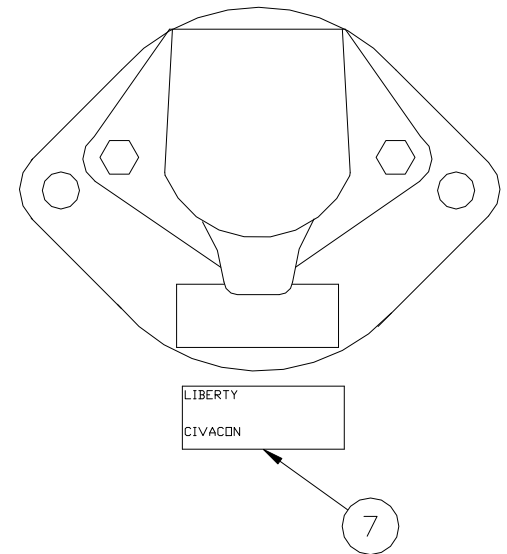

4300-4300 Socket, J560 Pattern for Optic Output

SOCKET PLATE
TOP VIEW
FOR REF. ONLY

ITEM	PART NUMBER	DESCRIPTION	QTY.
1	H50045M	SOCKET, 7 WAY	1
2	H50044M	PLATE, J560 ADAPTOR	1
3	D40100A	BODY	1
4	H50064M	GASKET	1
5	H52413M	WASHER, 1/4"	2
6	H52414M	SCREW, 5/16-18 1"	2
7	H50149M	NAME PLATE	1
8	H50108M	SCREW, 5/16-18 3/4"	2

ITEM	PART NUMBER	DESCRIPTION	QTY.
9	H50250M	WASHER, 5/16 SS	2
10	H50240M	GASKET	1
11	C51503M	LABEL, TECH ASSISTANCE	1
12	H50618M	GROUND WIRE	1
13	H52415M	NUT, 5/16-18	2
14	H50100M	WASHER, #6 SS	1
15	H50088M	O-RING, BUNA-N	2