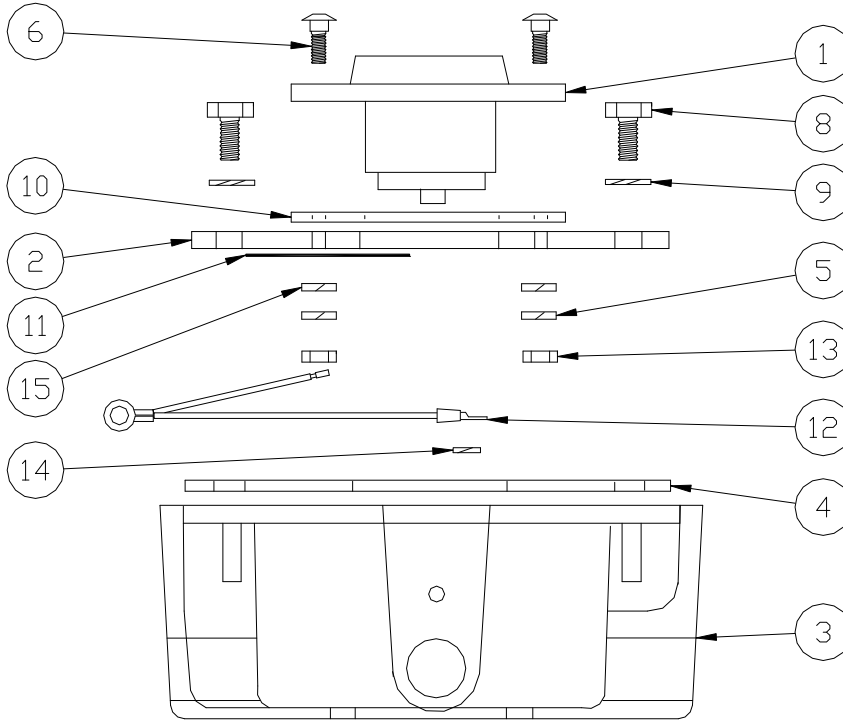

4300-4300 Socket, J560 Pattern for Optic Output

SOCKET PLATE
TOP VIEW
FOR REF. ONLY

ITEM	PART NUMBER	DESCRIPTION	QTY.
1	H50045M	SOCKET, 7 WAY	1
2	H50044M	PLATE, J560 ADAPTOR	1
3	D40100A	BODY	1
4	H50064M	GASKET	1
5	H52413M	WASHER, 1/4"	2
6	H52414M	SCREW, 5/16-18 1"	2
7	H50149M	NAME PLATE	1
8	H50108M	SCREW, 5/16-18 3/4"	2

ITEM	PART NUMBER	DESCRIPTION	QTY.
9	H50250M	WASHER, 5/16 SS	2
10	H50240M	GASKET	1
11	C51503M	LABEL, TECH ASSISTANCE	1
12	H50618M	GROUND WIRE	1
13	H52415M	NUT, 5/16-18	2
14	H50100M	WASHER, #6 SS	1
15	H50088M	O-RING, BUNA-N	2